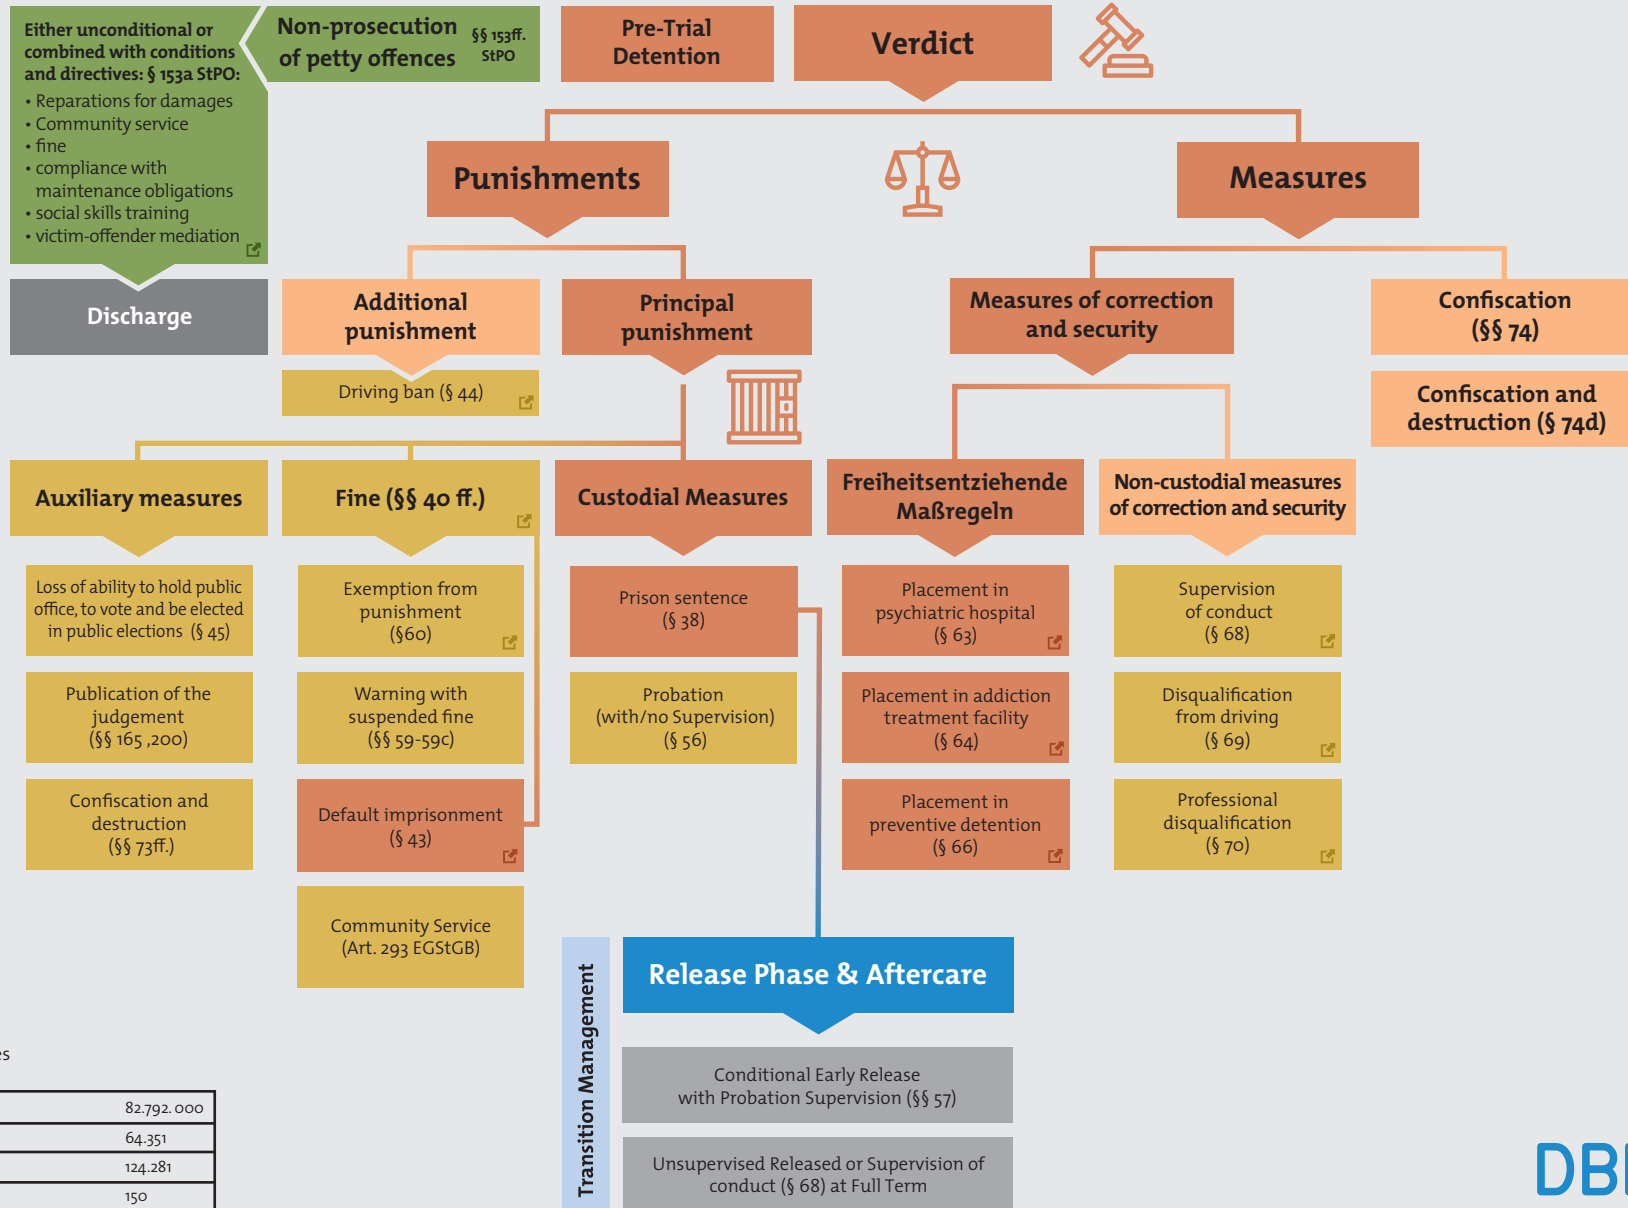

Formal Sanctions of the German Criminal Code

Preliminary Investigation

Population (31.12.2017)	82.792.000
Prisoners (2017)	64.351
Probation caseload (2017)	124.281
Probation rate/100,00 (2017)	150
No of Probation Officers (2017)	2.785